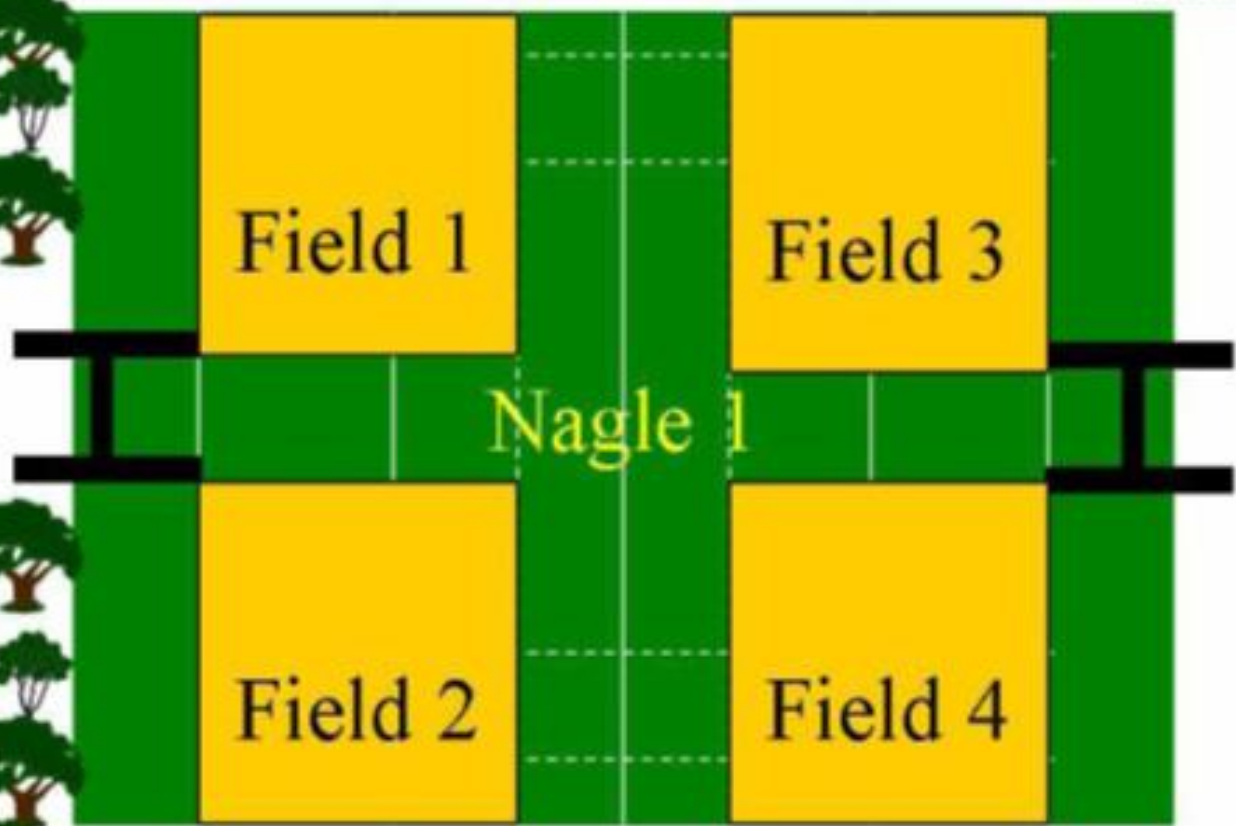

Nagle Park Field Layout For Mini Rugby

Ambulance Entry
Keep Clear No Parking

Fields 1-4 U6, U7

Fields 5-7

U8, U9

Canteen, Change Rooms,
Toilets & BBQ Area

Stormwater Drain: DANGER No Playing