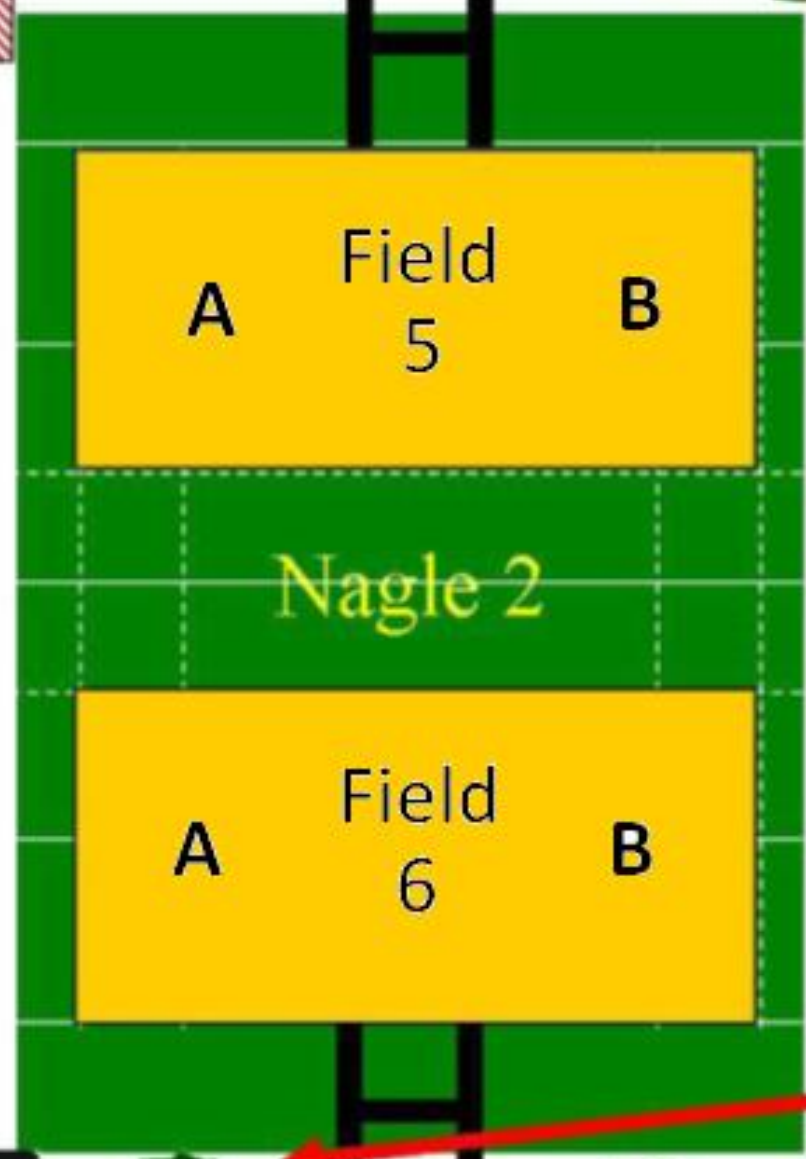

Nagle Park Field Layout For Mini Rugby

Ambulance Entry
Keep Clear No Parking

Fields 1-4 U6, U7

Fields 5-7

U8, U9

Canteen, Change Rooms,
Toilets & BBQ Area

Stormwater Drain: DANGER No Playing